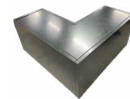

SET | Ballast box

€ 770,00

* The shown prices are for the standard Stam 6002® colors: Vanilla, White, Taupe and Anthracite. Other colors are subjected longer delivery times and an additional charge of 15%.

[View the Stam 6002® Fabric color chart](#)

** The cover will be completely printed in full colour
*** Logo maximum painted or printed format per side W ±220 cm x H ±100 cm
Prices are in Euro and excluding VAT Delivery – Ex Works Breda The Netherlands
Payment conditions 50% by order and 50% before collection

Creative Structures B.V. Register of Companies 86665146

Retention of Title: The goods remain property of Creative Structures until complete payment of the purchase price.
All specific product conditions and amounts stated in this price list are subject to change, and no liability is accepted for printing and typographical errors.

[View the most current version of the Price Lists here](#)