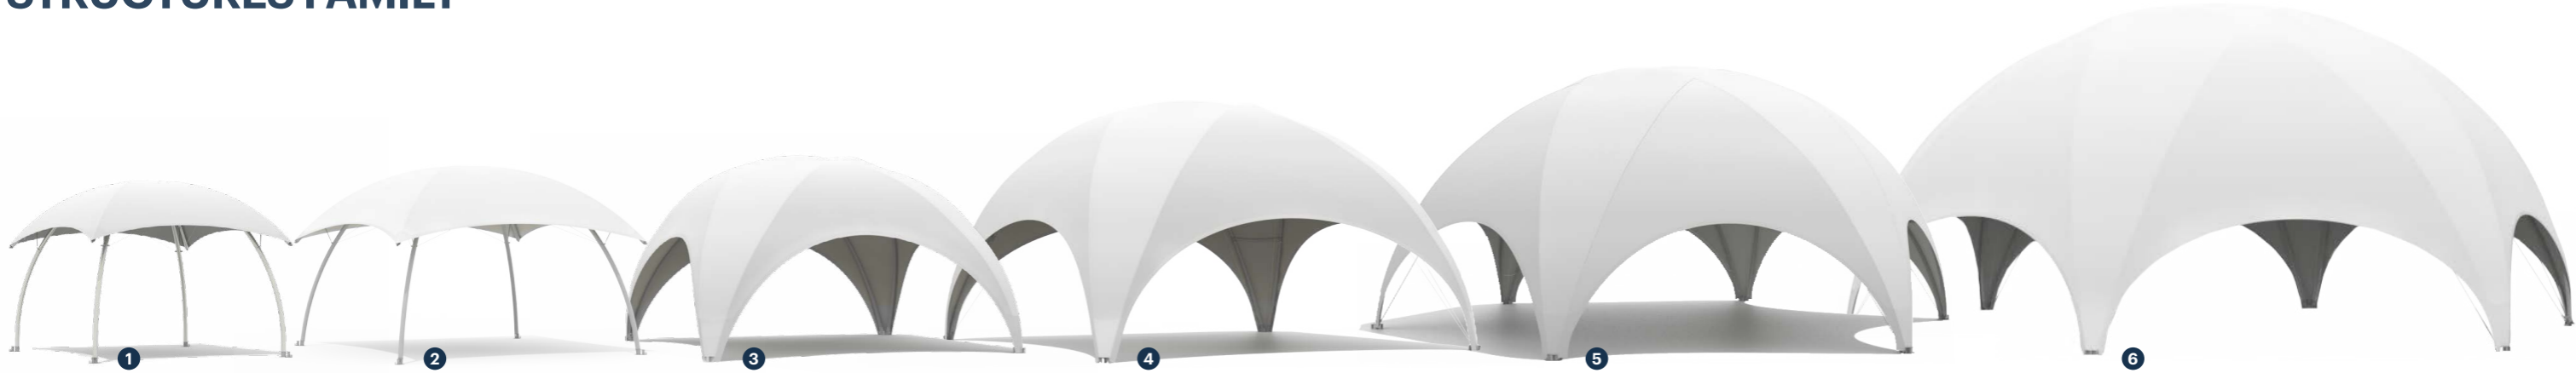

Price list

CREATIVE STRUCTURES

2025 Q1

STRUCTURES FAMILY

01 | LOUNGER M 17 M²

Installation Structure and cover 2 0:20 h	Dimensions Length 414 cm Width 414 cm Height 335 cm Height opening 240 cm	Transport packaging Total weight (excl. cover) 170 kg Dimensions (LxWxH) 310x104x76 cm
--	--	---