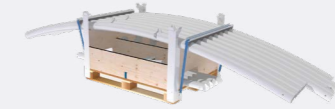

Transport packaging