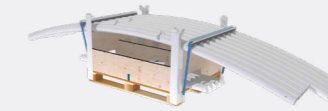

Transport packaging