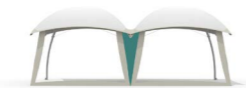

Connector Sidewall

Connect sidewall Lounger M with sidewall Lounger M

	Lounger M connector	
	Airtex white® (Not Fire retardant)	€ 200,00
	Airtex white® (B1-M2 Fire retardant)	€ 220,00
	Stam 6002® * (B1-M2 Fire retardant)	€ 280,00

Cover Printed completely**

	Airtex white® (B1-M2 Fire retardant)	€ 2.850,00

Cover Painted logo***

	Painted on a standard cover. Per logo and per colour	Additional cost: € 260,00

Frame Treatments

	Coating In any RAL colour	Additional cost: € 950,00

	Anodising	Additional cost: € 420,00

Sidewalls Printed (inside or outside)

	Sidewall Airtex white® (B1-M2 Fire retardant)	€ 1.320,00

	Sidewall with window Airtex white® (B1-M2 Fire retardant)	€ 1.310,00

Sidewall Printed two sides (inside and outside)

	Sidewall Airtex blackout® (B1-M2 Fire retardant)	€ 1.790,00

Gutters Printed

	Lounger M gutter (roof) Airtex white® (B1-M2 Fire retardant)	€ 540,00

	Lounger M connector (sidewall) Airtex white® (B1-M2 Fire retardant)	€ 450,00

* The shown prices are for the standard Stam 6002® colors: Vanilla, White, Taupe and Anthracite. Other colors are subjected longer delivery times and an additional charge of 15%.

View the [Stam 6002® Fabric color chart](#)

** The cover will be completely printed in full colour
*** Logo maximum painted or printed format per side W ±220 cm x H ±100 cm

Prices are in Euro and excluding VAT Delivery – Ex Works Breda The Netherlands
Payment conditions 50% by order and 50% before collection