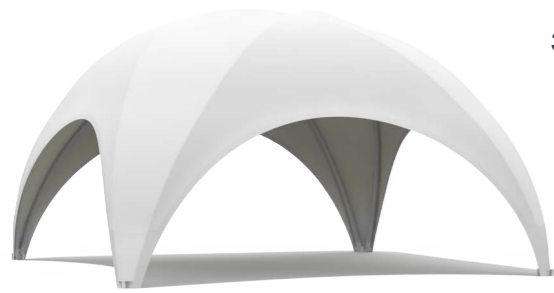

CROSSOVER M

38 M²

STANDARD

Installation Structure and cover

2 people 0.45 h

Dimensions

Length 622 cm	Width 622 cm	Height 375 cm	Height opening 215 cm